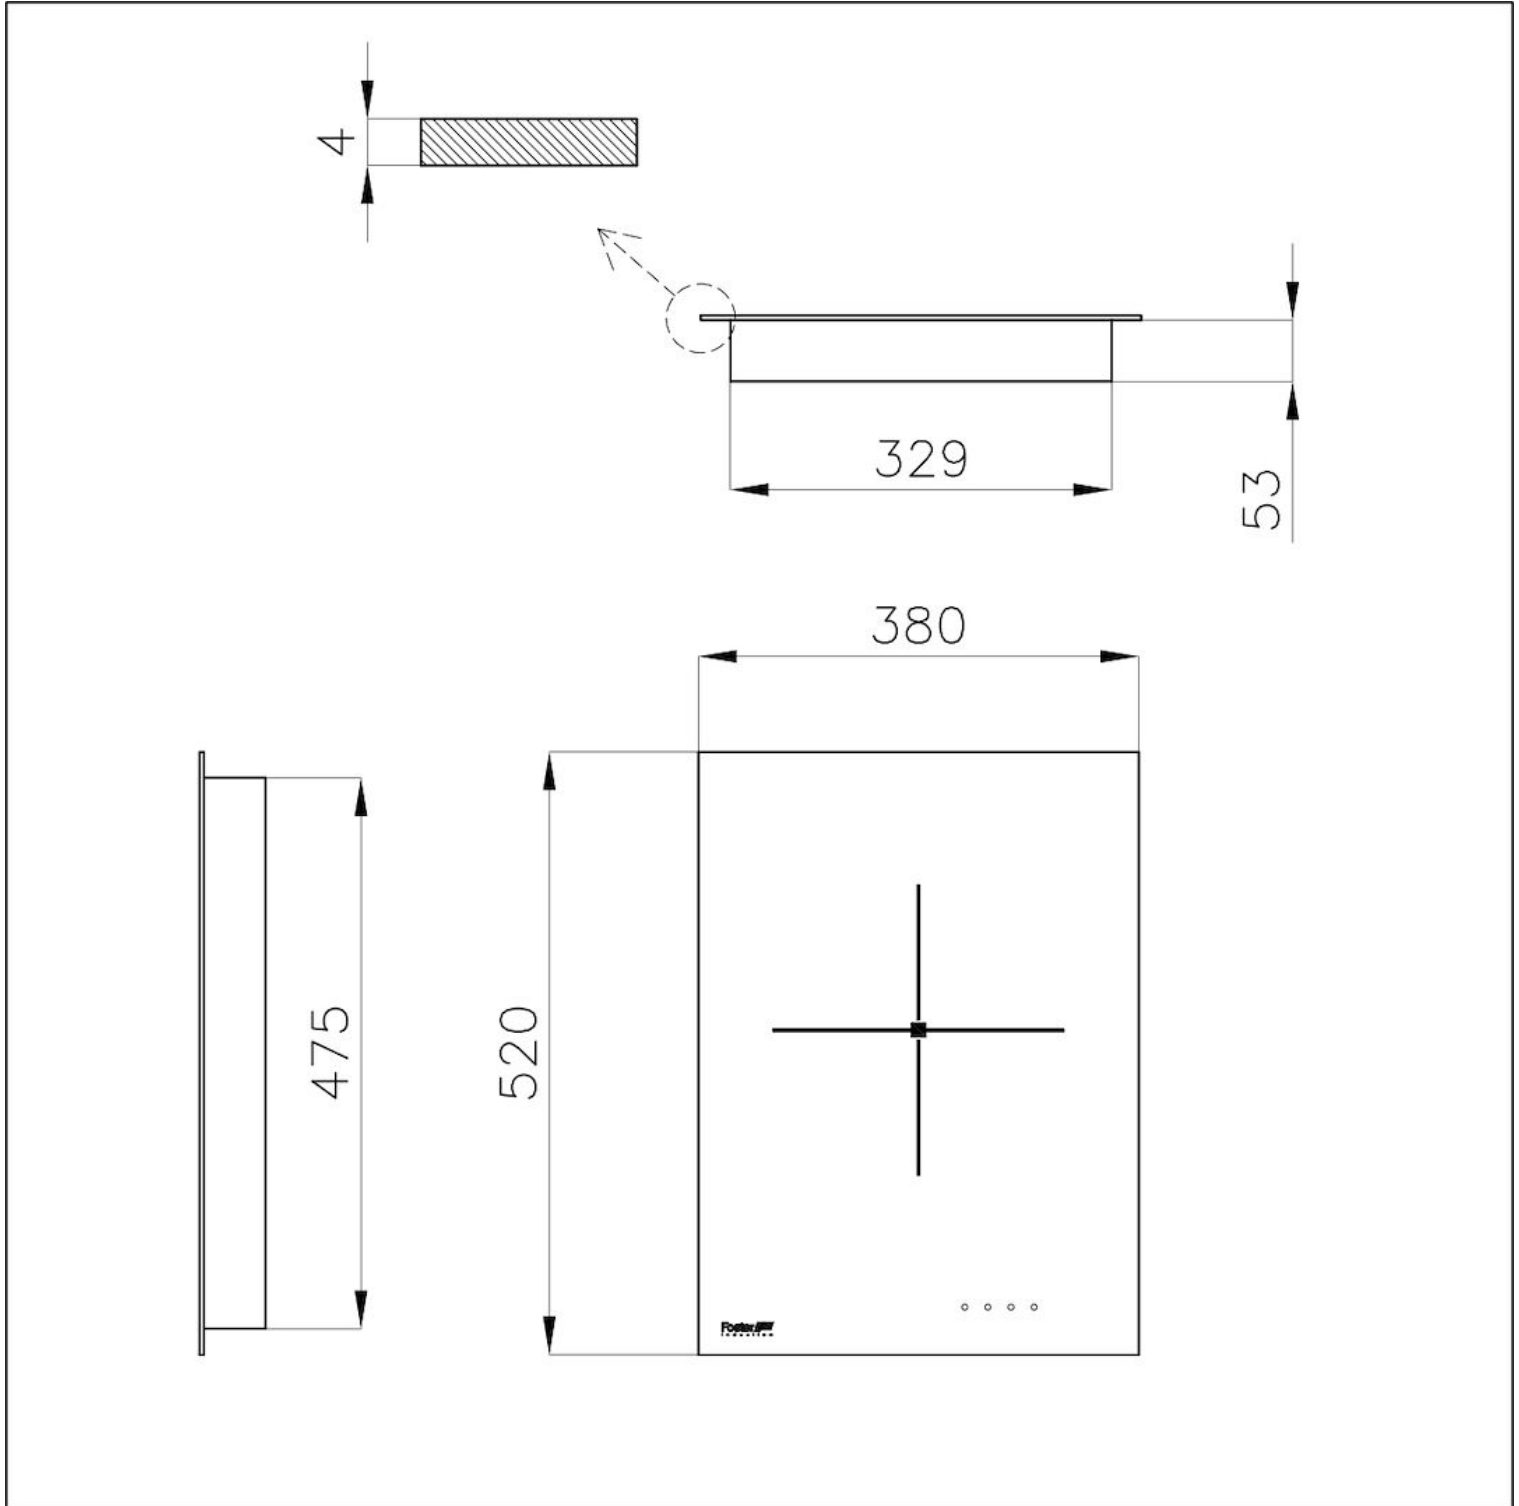

Safety

All electric cooker hobs feature the most modern and sophisticated safety protections: Centralised power-off function; Child-proof safety lock; Residual heat warning lights. Induction models feature the following functions: Safety System that turn off the hob in the absence of the pot; Overflow detector that automatically turns off the plate in case of liquid overflow; Automatic deactivation to prevent accidents caused by forgetfulness.

TECHNICAL DATA