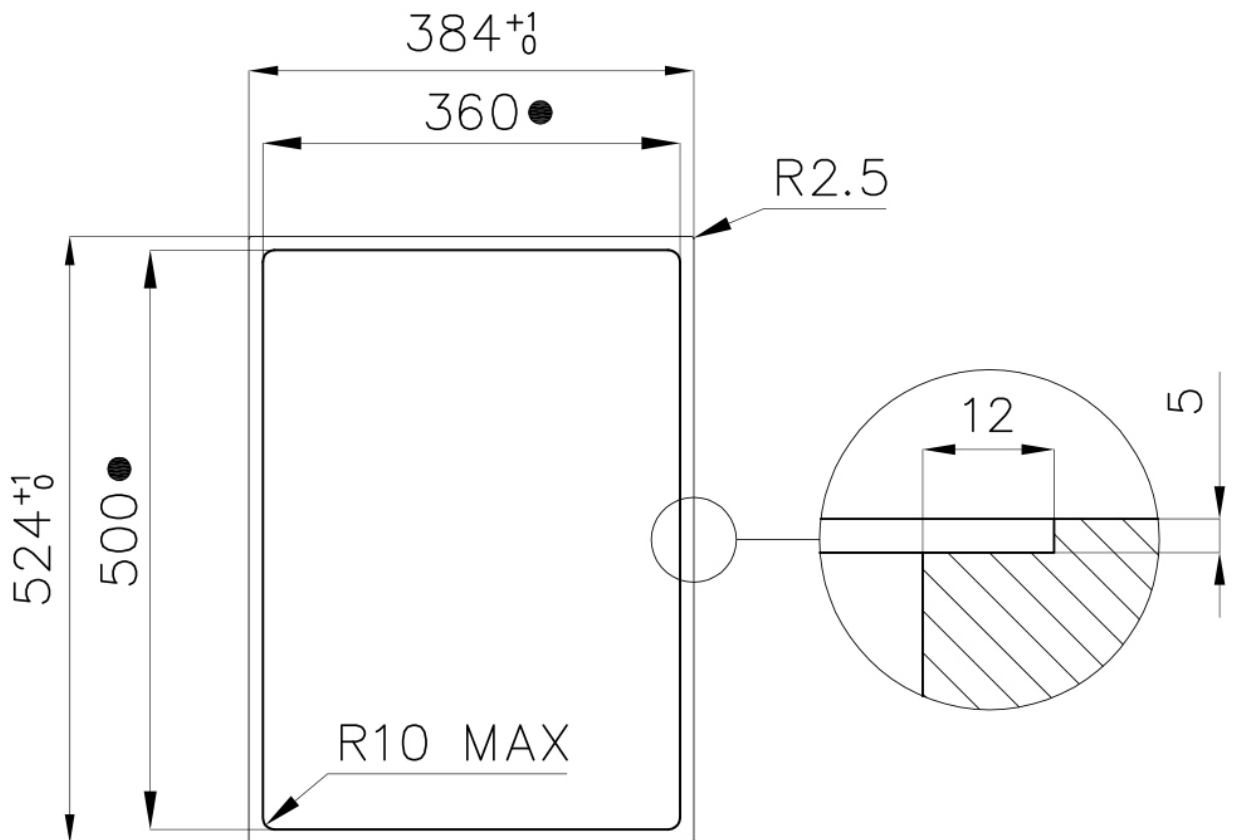

### DETAILS

Coloring Black

Edge/Installation Type Vertical edge - for flush-mount or over-mount installation

Material Ceramic glass

Dimensions 380x520 mm

Base size 45cm

Heating element single zone

Built-in hole [View technical data sheet](#)

## TECHNICAL DATA

Cut out size  
Dimensioni per foratura top

- Built-in cut out for FTS – Foratura per installazione FTS